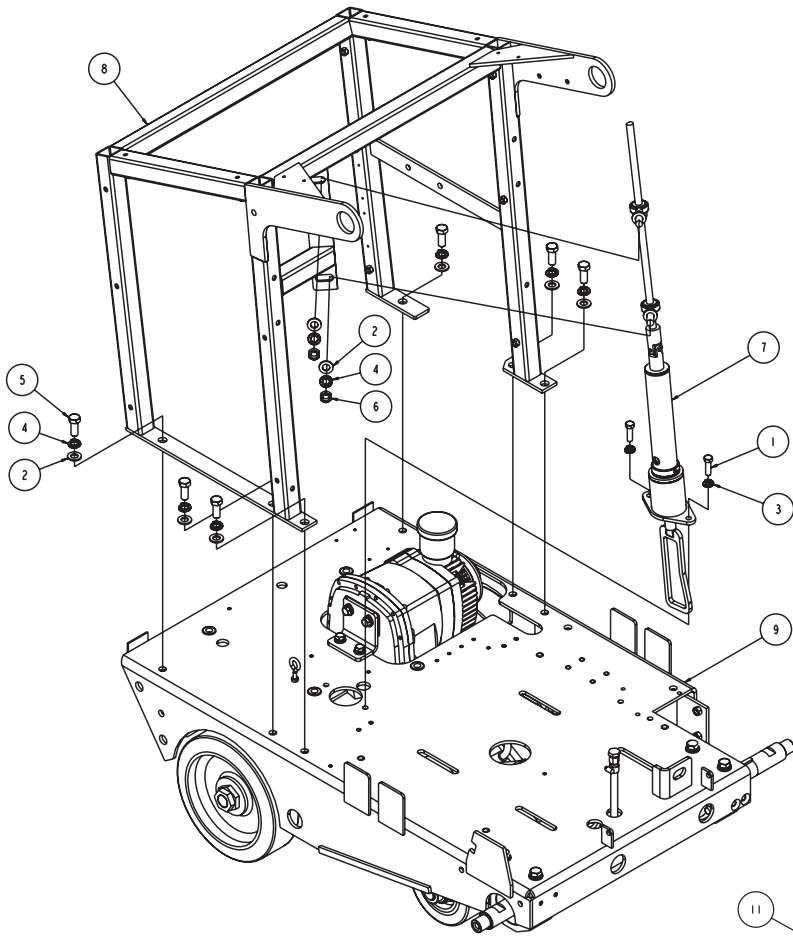

Part# 167197 (A)