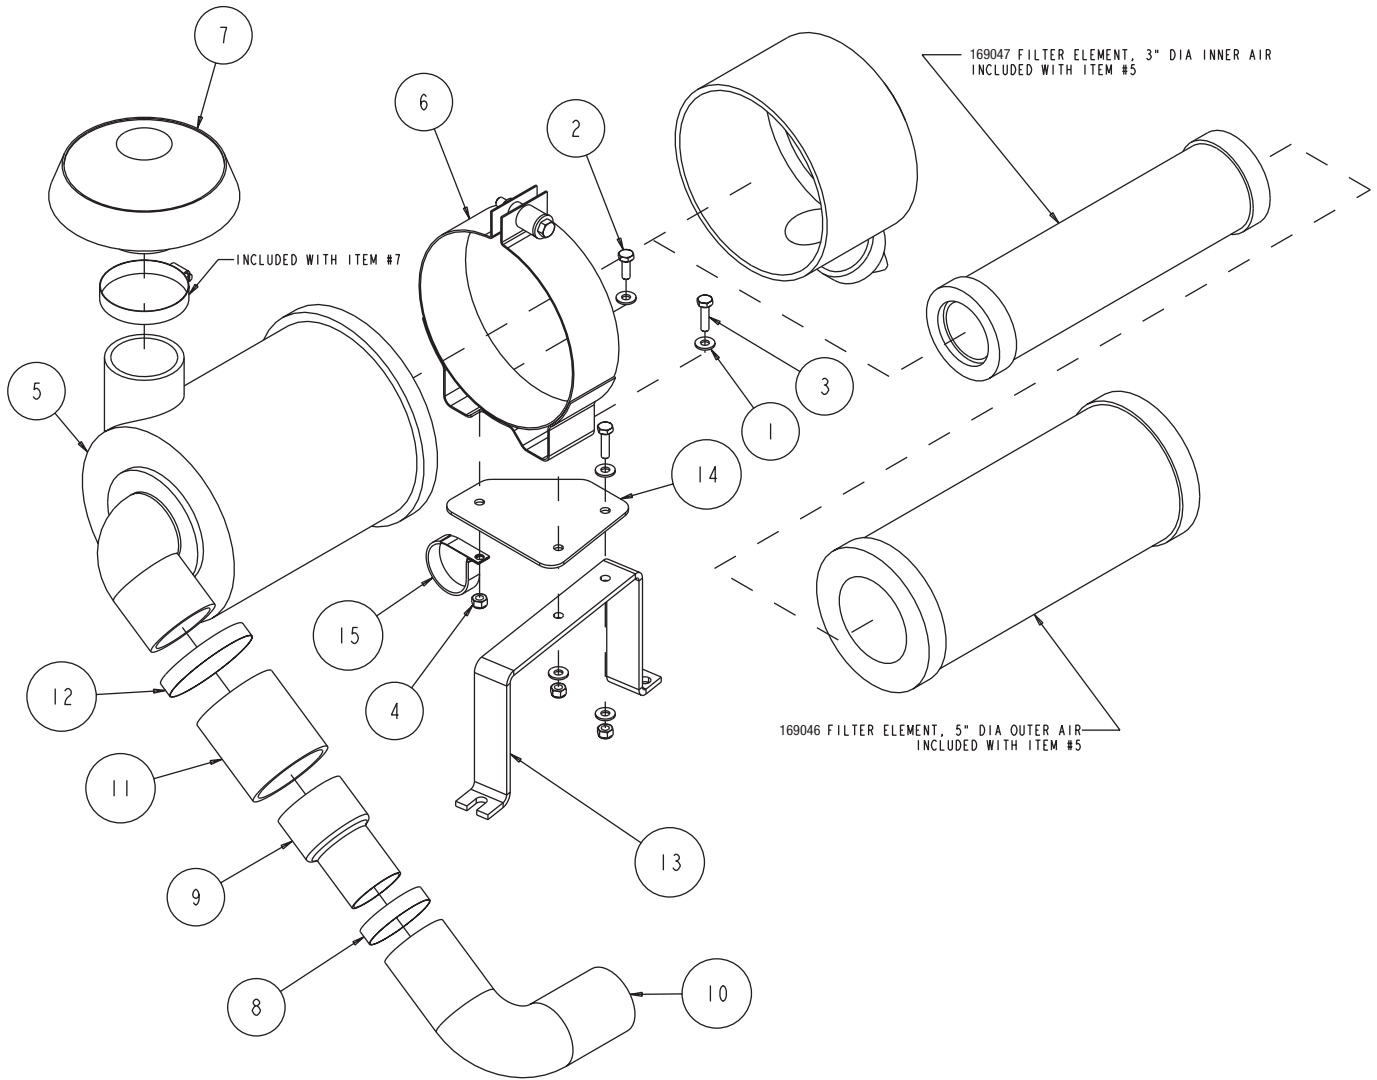

Part# 167509

MK-4000KB 7" Assembly Air Cleaner Part# 167509			
ITEM	DESCRIPTION	PART #	QTY
1	WASHER, 1/4 SAE FLAT	151915	5
2	SCREW, 1/4-20 X 3/4 HEX HEAD	152370	1
3	SCREW, HEX HD CAP, 1/4-20 X 1	152676	2
4	NUT, 1/4-20 NYLOK	159857	3
5	AIR CLEANER, 7"	162607	1
6	BRACKET, 7" AIR CLEANER	162608	1
7	HOOD, 2.5" INLET	162609	1
8	CLAMP, 1-5/16 TO 2-1/4 HOSE	162816	1
9	ADAPTER, 1-7/800 X 2-1/4 ID TUBE	162857	1
10	HOSE, Ø1-3/4 X 90 INTAKE (COMP)	163985-KB	1
11	HOSE, 2-112 ID INTAKE (COMP)	163986	1
12	CLAMP, 2-5/16 TO 3-1/4 HOSE	164242	2
13	BRACKET, AIR CLEANER, KB	167510	1
14	PLATE, AIR CLEANER, KB	167511	1
15	CLAMP, 1-3/4 CUSHION LOOP	167522	1