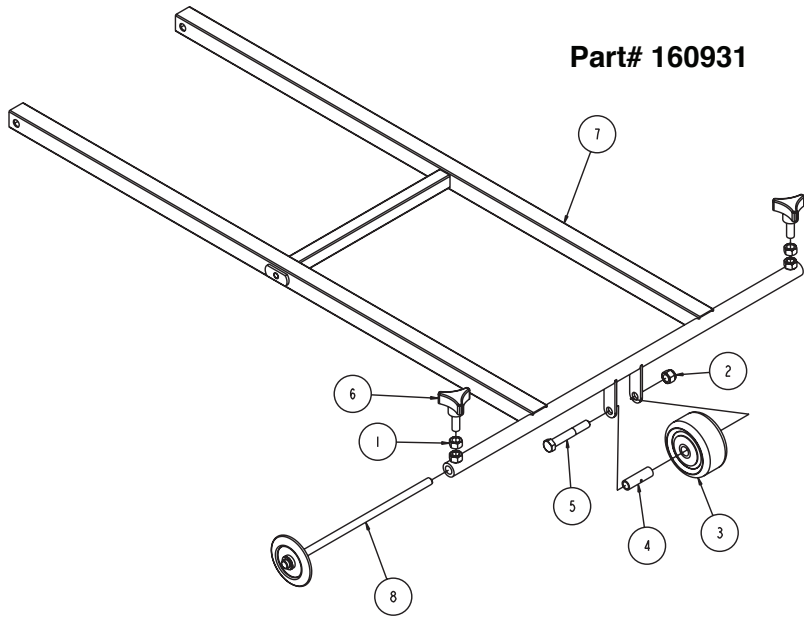

MK-4000KB Front Pointer Part# 160931			
ITEM	DESCRIPTION	PART #	QTY
1	NUT, 3/8-16 HEX	101188	2
2	NUT, 3/8-16 NYLOK HEX	152505	1
3	WHEEL, POINTER, 3"	155066	1
4	BUSHING, 3/8 ID X 1-5/8L	155153	1
5	SCREW, 3/8-16 X 2-1/2 HEX HEAD CAP	156030	1
6	KNOB, 3 PRONG 3/8-16 X 1	156175	2
7	POINTER ARM, FRONT	160938	1
8	ASSY, POINTER WHEEL	165238	1

MK-4000KB Rear Pointer Part# 163824			
ITEM	DESCRIPTION	PART #	QTY
1	WASHER, 1/2 SAE FLAT	150924	1
2	NUT, 1/2-13 NYLOK HEX	155162	1
3	ARM, REAR POINTER	160951	1
4	STANDOFF, REAR POINTER	163825	1

MK-4000KB Assy, Shaft Guard Part# 166056			
ITEM	DESCRIPTION	PART #	QTY
1	SCREW, HEX HD 1/4 - 20 X 3.8	153526	2
2	KNOB, 3 PRONG 3.8 - 16 X 1	156175	1
3	GUARD, SHAFT	161109	1
4	BACK PLATE, SHAFT GUARD	166057	1