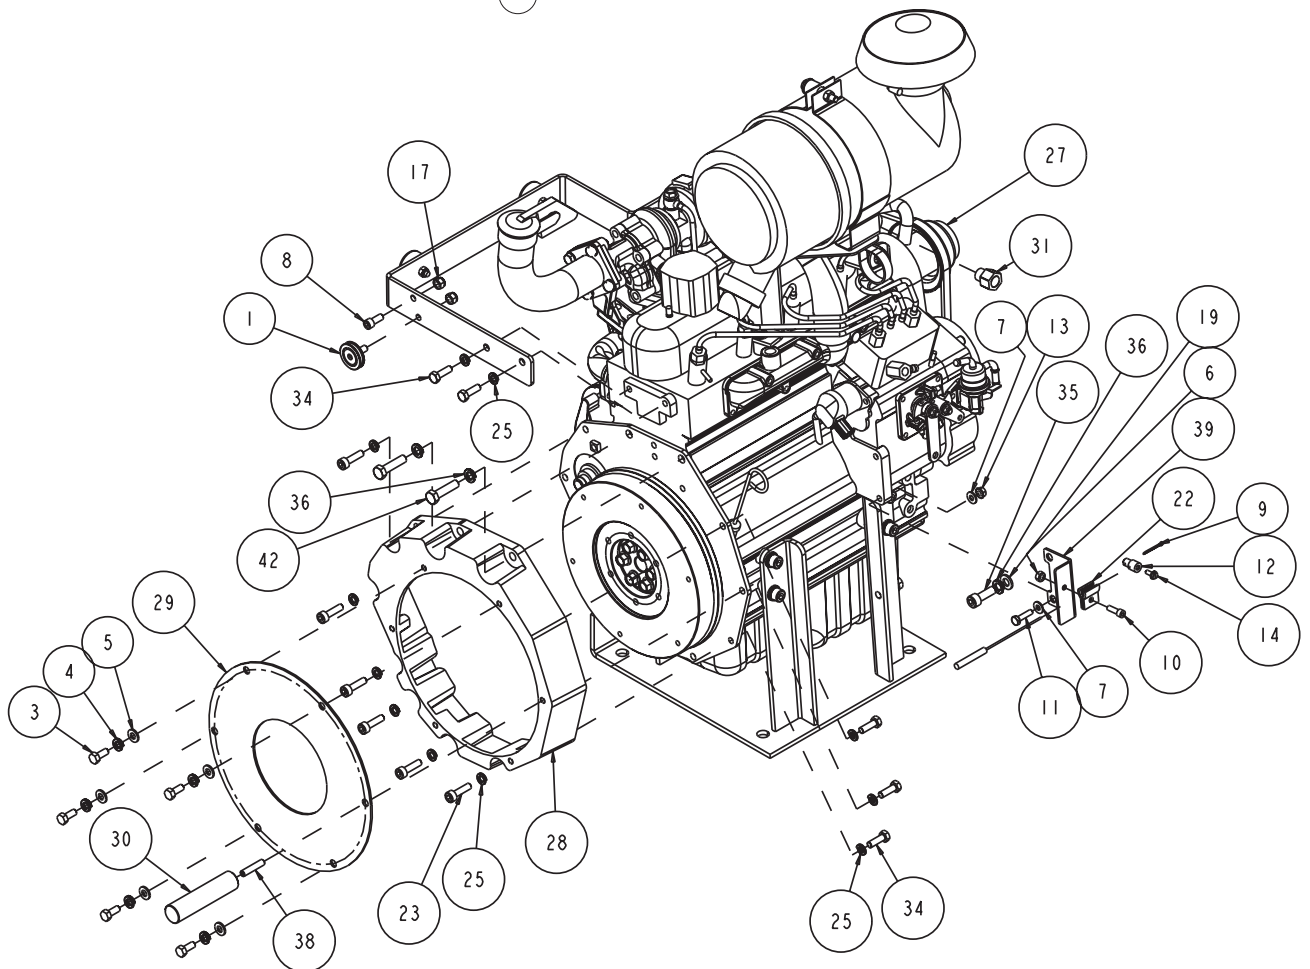

Part# 167507