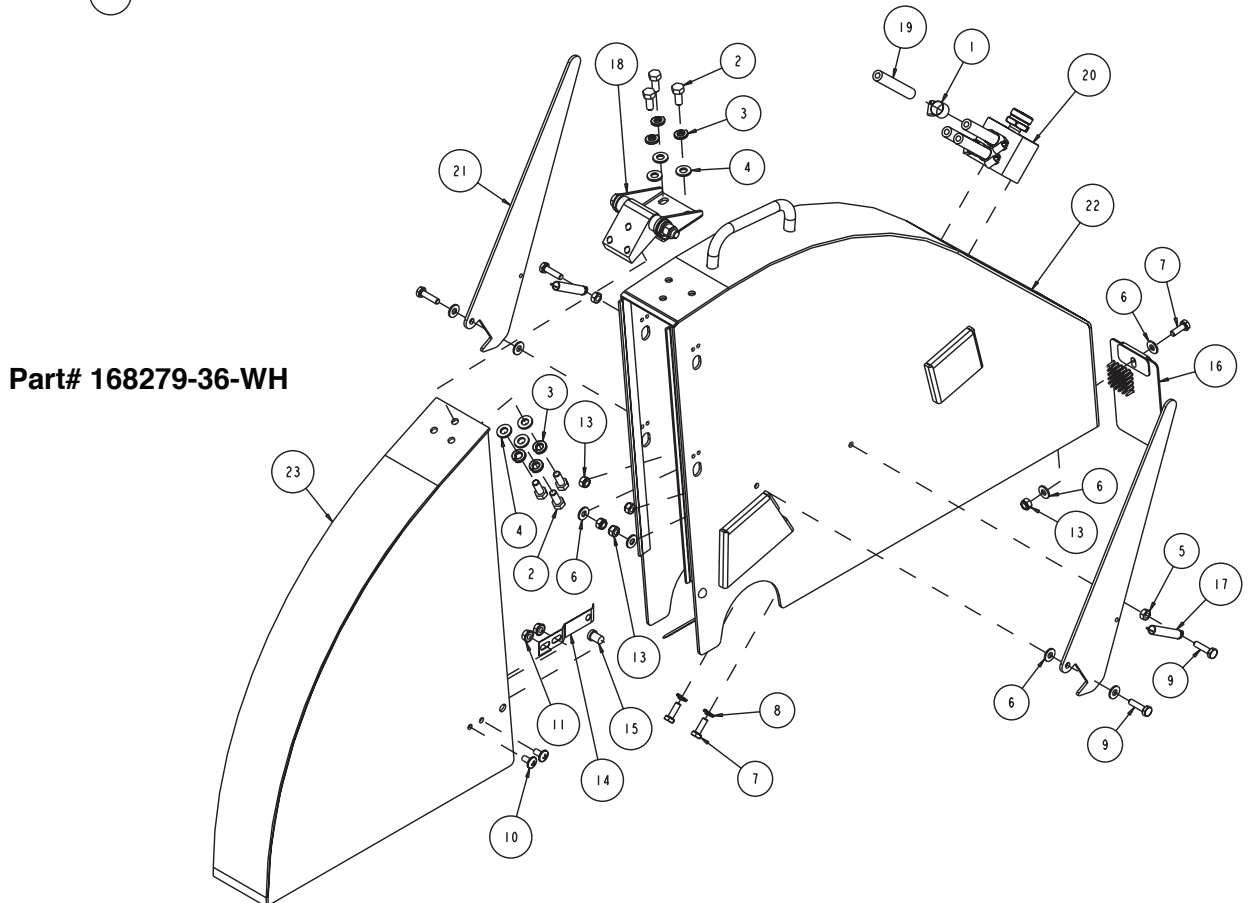

MK-4000KB Assembly 30" Blade Guard Part# 168279-30-WH			
ITEM	DESCRIPTION	PART #	QTY
1	CLAMP, 5/8 HOSE	151198	4
2	SCREW, HEX HD, CAP, 5/16-18 X 3/4	151369	6
3	WASHER, LOCK, SPLIT, 5/16	151747	6
4	WASHER, 5/16 SAE FLAT	151754	6
5	NUT, 1/4-20 HEX	151893	2
6	WASHER, 1/4 SAE FLAT	151915	8
7	SCREW, HEX HD, 1/4-20 X 3/4	152370	3
8	WASHER, 1/4 SPLIT LOCK	152591	2
9	SCREW, HEX HD CAP, 1/4-20 X 1	152676	4
10	SCREW, 1/4-20 X 1/2 TRUSS HEAD	153880	2
11	NUT, HEX TW, 1/4-20	153941	2
12	TIE, NYLON CABLE, 1/8 X 4, BLACK	158528	4
13	NUT, HEX 1/4-20 NYLOK	159857	5
14	LOCK, BLADE GUARD	159998	1
15	BUTTON, RELEASE	159999	1
16	GUARD, SPLASH	160310-NL	1
17	SPRING, EXTENSION	160875	2
18	ASSY, HINGE	163979	1
19	LATCH, 30" BLADE GUARD	165874	2
20	HOSE, VINYL, 1/4 X 1/2 (24"L)	167620	4
21	ASSY, WATER MANIFOLD, 4T	167625	1
22	GUARD, 30" REAR BLADE, WHITE	168277-30-WH	1
23	GUARD, 30" FRONT BLADE, WHITE	168278-30-WH	1

MK-4000KB Assembly 36" Blade Guard Part# 168279-36-WH			
ITEM	DESCRIPTION	PART #	QTY
1	CLAMP, 5/8 HOSE	151198	4
2	SCREW, HEX HD, CAP, 5/16-18 X 3/4	151369	6
3	WASHER, LOCK, SPLIT, 5/16	151747	6
4	WASHER, 5/16 SAE FLAT	151754	6
5	NUT, 1/4-20 HEX	151893	2
6	WASHER, 1/4 SAE FLAT	151915	8
7	SCREW, HEX HD, 1/4-20 X 3/4	152370	3
8	WASHER, 1/4 SPLIT LOCK	152591	2
9	SCREW, HEX HD CAP, 1/4-20 X 1	152676	4
10	SCREW, 1/4-20 X 1/2 TRUSS HEAD	153880	2
11	NUT, HEX TW, 1/4-20	153941	2
12	TIE, NYLON CABLE, 1/8 X 4, BLACK	158528	4
13	NUT, 1/4-20 NYLOK	159857	5
14	LOCK, BLADE GUARD	159998	1
15	BUTTON, RELEASE	159999	1
16	GUARD, SPLASH	160310-NL	1
17	SPRING, EXTENSION	160875	2
18	ASSY, HINGE	163979	1
19	HOSE, VINYL, 1/4 X 1/2 (24"L)	167620	4
20	ASSY, WATER MANIFOLD, 4T	167625	1
21	LATCH, 36" BLADE GUARD	167658	2
22	GUARD, 36" REAR BLADE, WHITE	168277-36-WH	1
23	GUARD, 36" FRONT BLADE, WHITE	168278-36-WH	1