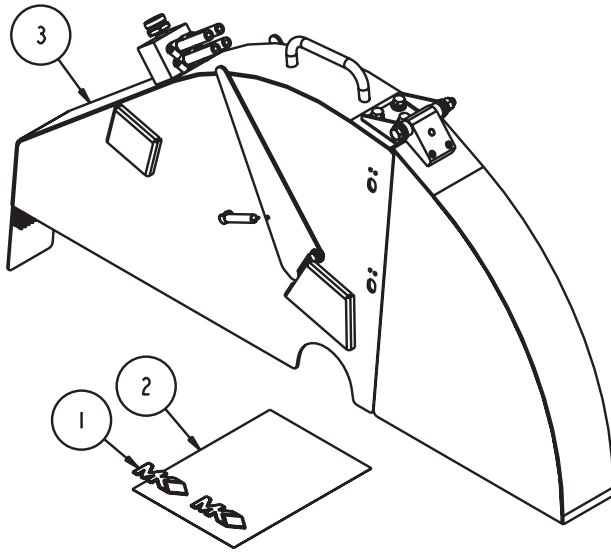

MK-4000KB Assembly 30" Blade Guard Part# 168279-30-WH			
ITEM	DESCRIPTION	PART #	QTY
1	LOGO, MK ADHESIVE	157914	2
2	SHEET, WARNING LABELS, CONCRETE	166009	1
3	ASSY, BLADE GUARD 30", WHITE	168279-30-WH	1