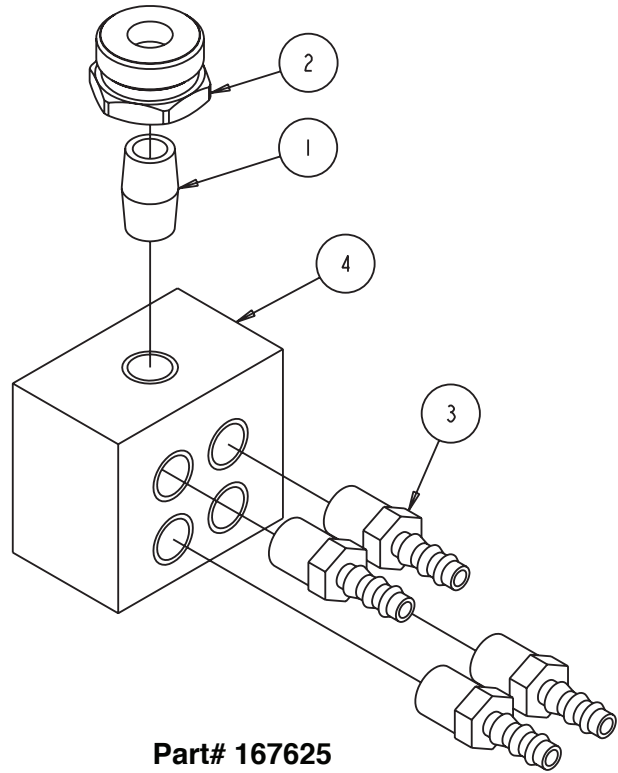

Part# 167625