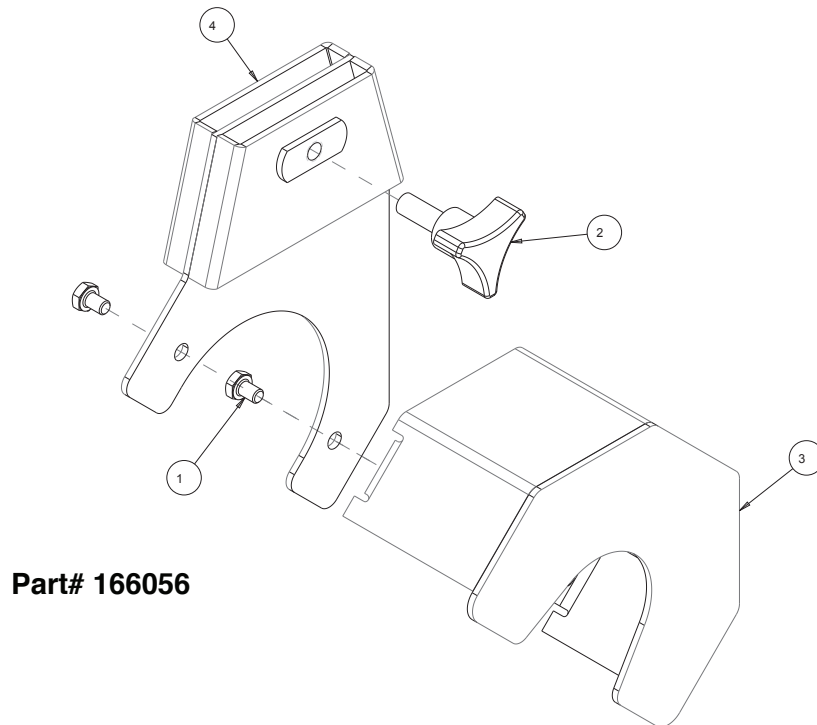

MK-4000KB Front Pointer Part# 160931			
ITEM	DESCRIPTION	PART #	QTY
1	NUT, 3/8-16 HEX	101188	2
2	NUT, 3/8-16 NYLOK HEX	152505	1
3	WHEEL, POINTER, 3"	155066	1
4	BUSHING, 3/8 ID X 1-5/8L	155153	1
5	SCREW, 3/8-16 X 2-1/2 HEX HEAD CAP	156030	1
6	KNOB, 3 PRONG 3/8-16 X 1	156175	2
7	POINTER ARM, FRONT	160938	1
8	ASSY, POINTER WHEEL	165238	1

MK-4000KB Rear Pointer Part# 163824			
ITEM	DESCRIPTION	PART #	QTY
1	WASHER, 1/2 SAE FLAT	150924	1
2	NUT, 1/2-13 NYLOK HEX	155162	1
3	ARM, REAR POINTER	160951	1
4	STANDOFF, REAR POINTER	163825	1

MK-4000KB Assy, Shaft Guard Part# 166056			
ITEM	DESCRIPTION	PART #	QTY
1	SCREW, HEX HD 1/4 - 20 X 3.8	153526	2
2	KNOB, 3 PRONG 3.8 - 16 X 1	156175	1
3	GUARD, SHAFT	161109	1
4	BACK PLATE, SHAFT GUARD	166057	1