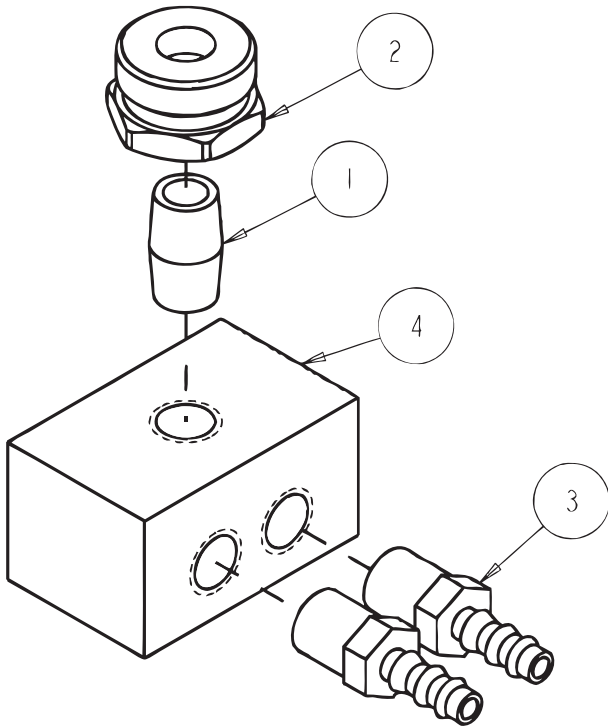

Part# 167624