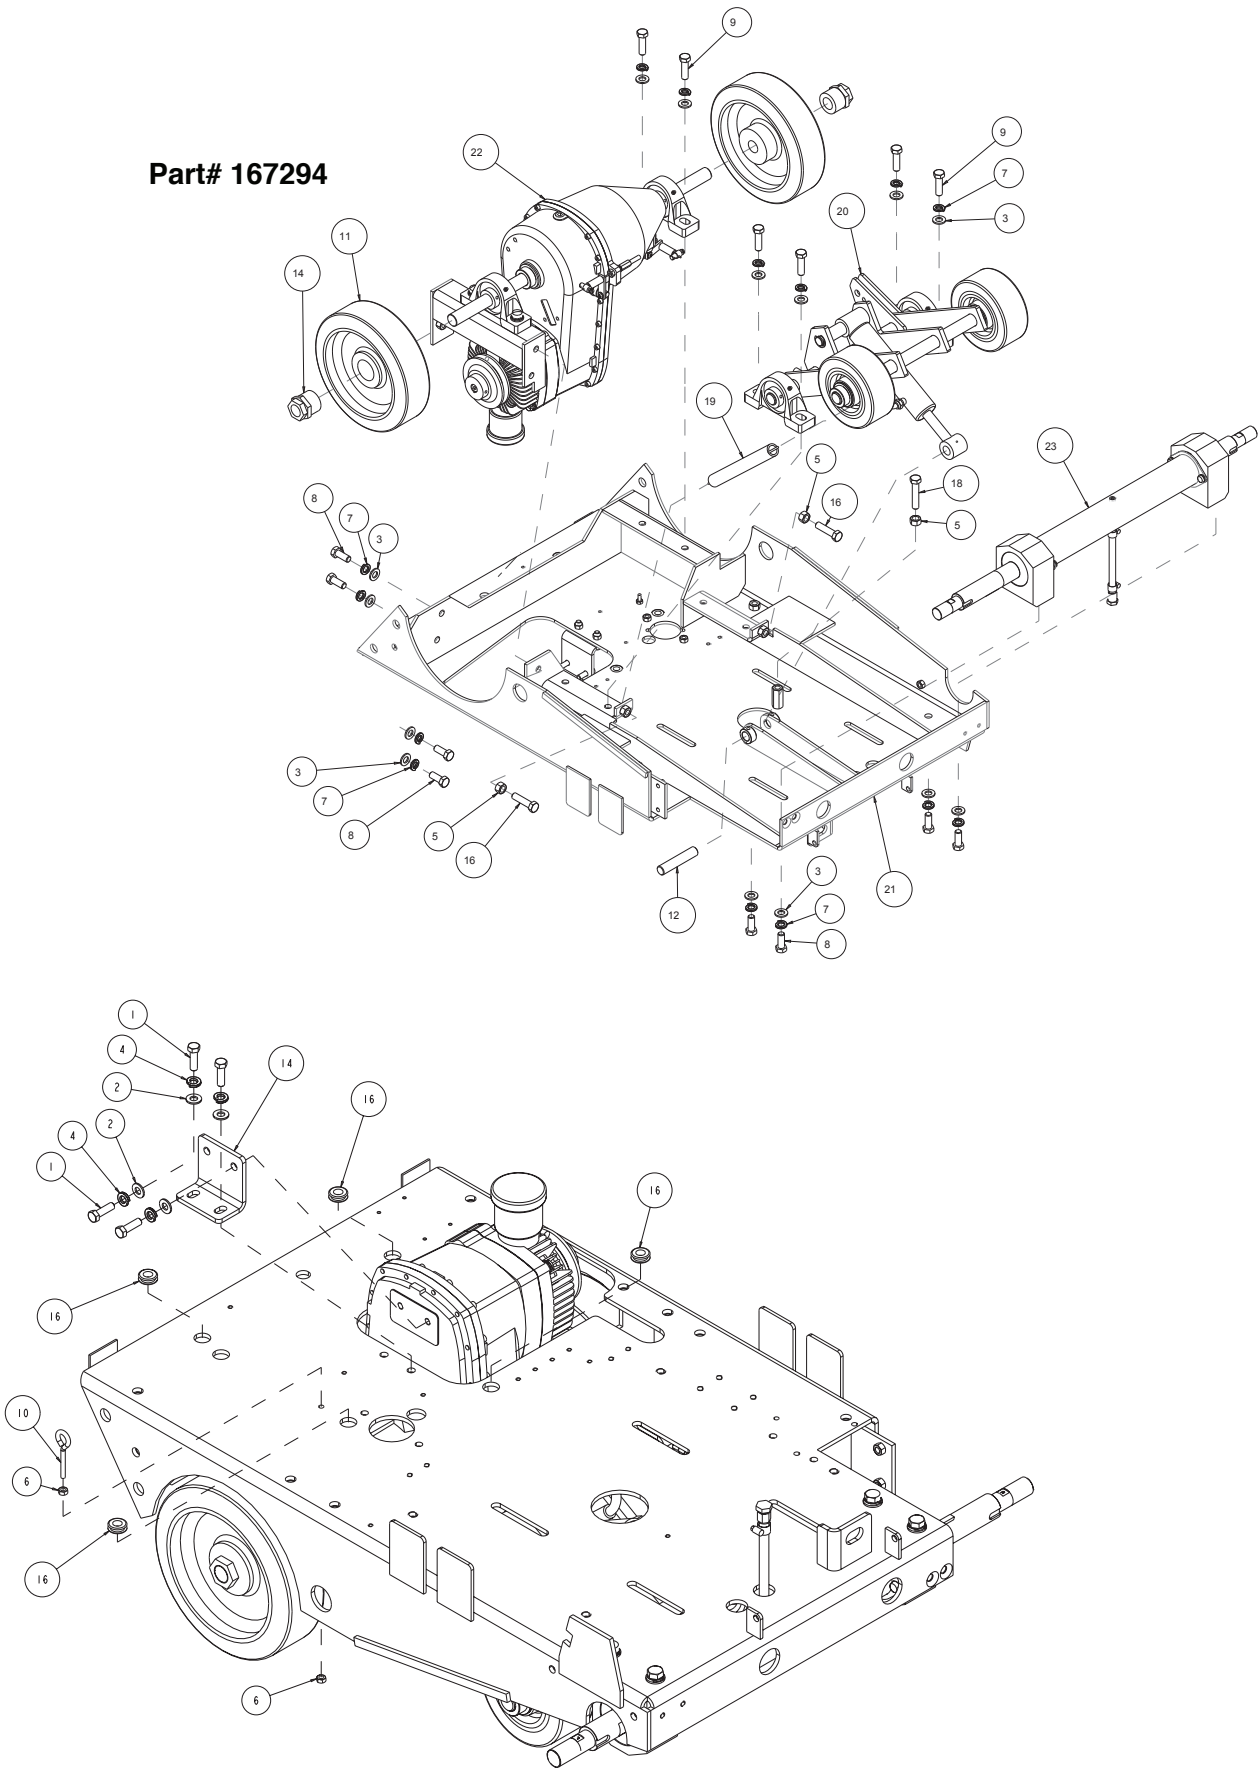

Part# 167294

MK-4000KB Concrete Saw Assembly, Frame Sub, Part# 167294			
ITEM	DESCRIPTION	PART #	QTY
1	SCREW, 3/8-16 X 1-1/4 HEX HEAD CAP	150774	4
2	WASHER, 3/8 SAE FLAT	150923	4
3	WASHER, 1/2 SAE FLAT	150924	14
4	WASHER, 3/8 SPLIT LOCK	150925	4
5	NUT, 1/2-13 HEX	151282	3
6	NUT, 1/4-20 HEX	151893	2
7	WASHER, 1/2 SPLIT LOCK	153524	14
8	SCREW, 1/2-13 X 1-1/4 HEX HEAD CAP	153532	8
9	SCREW, 1/2-13 X 1-3/4 HEX HEAD CAP	153853	6
10	EYEBOLT, 1/4-20 X 2	153887	1
11	WHEEL, 10 X 3 REAR	160960	2
12	PIN, ϕ3/4 X 3-1/2 CLEVIS	161164	1
13	BRACKET, TRANSMISSION	161244	2
14	BUSHING 1" KEYLESS HUB	161244	2
15	GROMMET, 1/2 X 1.0	162493	4
16	BOLT, 1/2-13 X 2.0 HEX HEAD TAP	162598	2
17	GREASE, MOBIL XHP222, 2 OZ	162604	1
18	BOLT, 1/2- 13 X 2- 1/2 HEX HEAD TAP	162605	1
19	SPRING, 1.0 X 7.0 X .135 EXTENTION	162830	1
20	ASSY, TRUCK, FRT PIVOT	165705	1
21	FRAME, WELDMENT MAIN	165706	1
22	ASSY, TRANSMISSION	167198	1
23	ASSY, BLADE SHIFT, KEYED, 35MM	169363	1