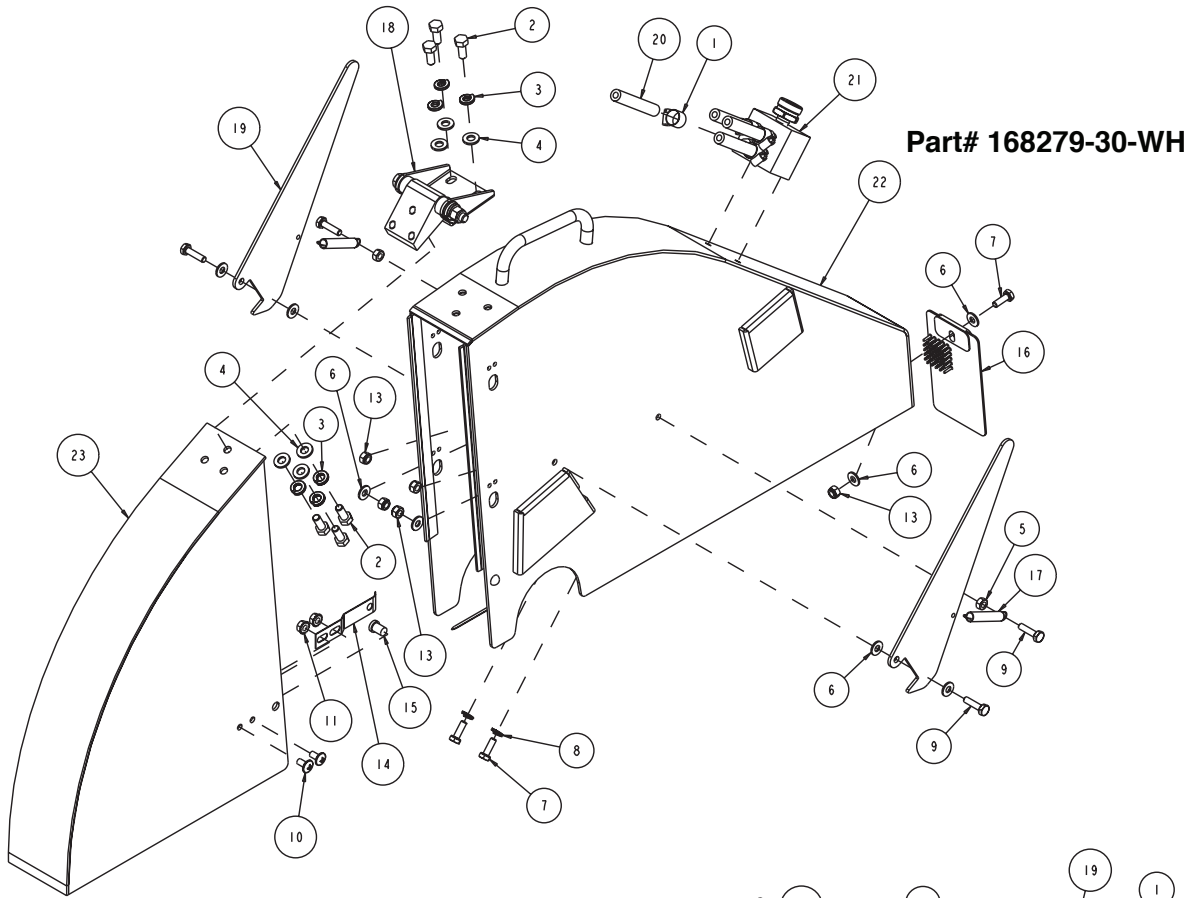

MK-4000KB Assembly 30" Blade Guard Part# 168279-30-WH			
ITEM	DESCRIPTION	PART #	QTY
1	CLAMP, 5/8 HOSE	151198	4
2	SCREW, HEX HD, CAP, 5/16-18 X 3/4	151369	6
3	WASHER, LOCK, SPLIT, 5/16	151747	6
4	WASHER, 5/16 SAE FLAT	151754	6
5	NUT, 1/4-20 HEX	151893	2
6	WASHER, 1/4 SAE FLAT	151915	8
7	SCREW, HEX HD, 1/4-20 X 3/4	152370	3
8	WASHER, 1/4 SPLIT LOCK	152591	2
9	SCREW, HEX HD CAP, 1/4-20 X 1	152676	4
10	SCREW, 1/4-20 X 1/2 TRUSS HEAD	153880	2
11	NUT, HEX TW, 1/4-20	153941	2
12	TIE, NYLON CABLE, 1/8 X 4, BLACK	158528	4
13	NUT, HEX 1/4-20 NYLOK	159857	5
14	LOCK, BLADE GUARD	159998	1
15	BUTTON, RELEASE	159999	1
16	GUARD, SPLASH	160310-NL	1
17	SPRING, EXTENSION	160875	2
18	ASSY, HINGE	163979	1
19	LATCH, 30" BLADE GUARD	165874	2
20	HOSE, VINYL, 1/4 X 1/2 (24"L)	167620	4
21	ASSY, WATER MANIFOLD, 4T	167625	1
22	GUARD, 30" REAR BLADE, WHITE	168277-30-WH	1
23	GUARD, 30" FRONT BLADE, WHITE	168278-30-WH	1

MK-4000KB Assembly 36" Blade Guard Part# 168279-36-WH			
ITEM	DESCRIPTION	PART #	QTY
1	CLAMP, 5/8 HOSE	151198	4
2	SCREW, HEX HD, CAP, 5/16-18 X 3/4	151369	6
3	WASHER, LOCK, SPLIT, 5/16	151747	6
4	WASHER, 5/16 SAE FLAT	151754	6
5	NUT, 1/4-20 HEX	151893	2
6	WASHER, 1/4 SAE FLAT	151915	8
7	SCREW, HEX HD, 1/4-20 X 3/4	152370	3
8	WASHER, 1/4 SPLIT LOCK	152591	2
9	SCREW, HEX HD CAP, 1/4-20 X 1	152676	4
10	SCREW, 1/4-20 X 1/2 TRUSS HEAD	153880	2
11	NUT, HEX TW, 1/4-20	153941	2
12	TIE, NYLON CABLE, 1/8 X 4, BLACK	158528	4
13	NUT, 1/4-20 NYLOK	159857	5
14	LOCK, BLADE GUARD	159998	1
15	BUTTON, RELEASE	159999	1
16	GUARD, SPLASH	160310-NL	1
17	SPRING, EXTENSION	160875	2
18	ASSY, HINGE	163979	1
19	HOSE, VINYL, 1/4 X 1/2 (24"L)	167620	4
20	ASSY, WATER MANIFOLD, 4T	167625	1
21	LATCH, 36" BLADE GUARD	167658	2
22	GUARD, 36" REAR BLADE, WHITE	168277-36-WH	1
23	GUARD, 36" FRONT BLADE, WHITE	168278-36-WH	1