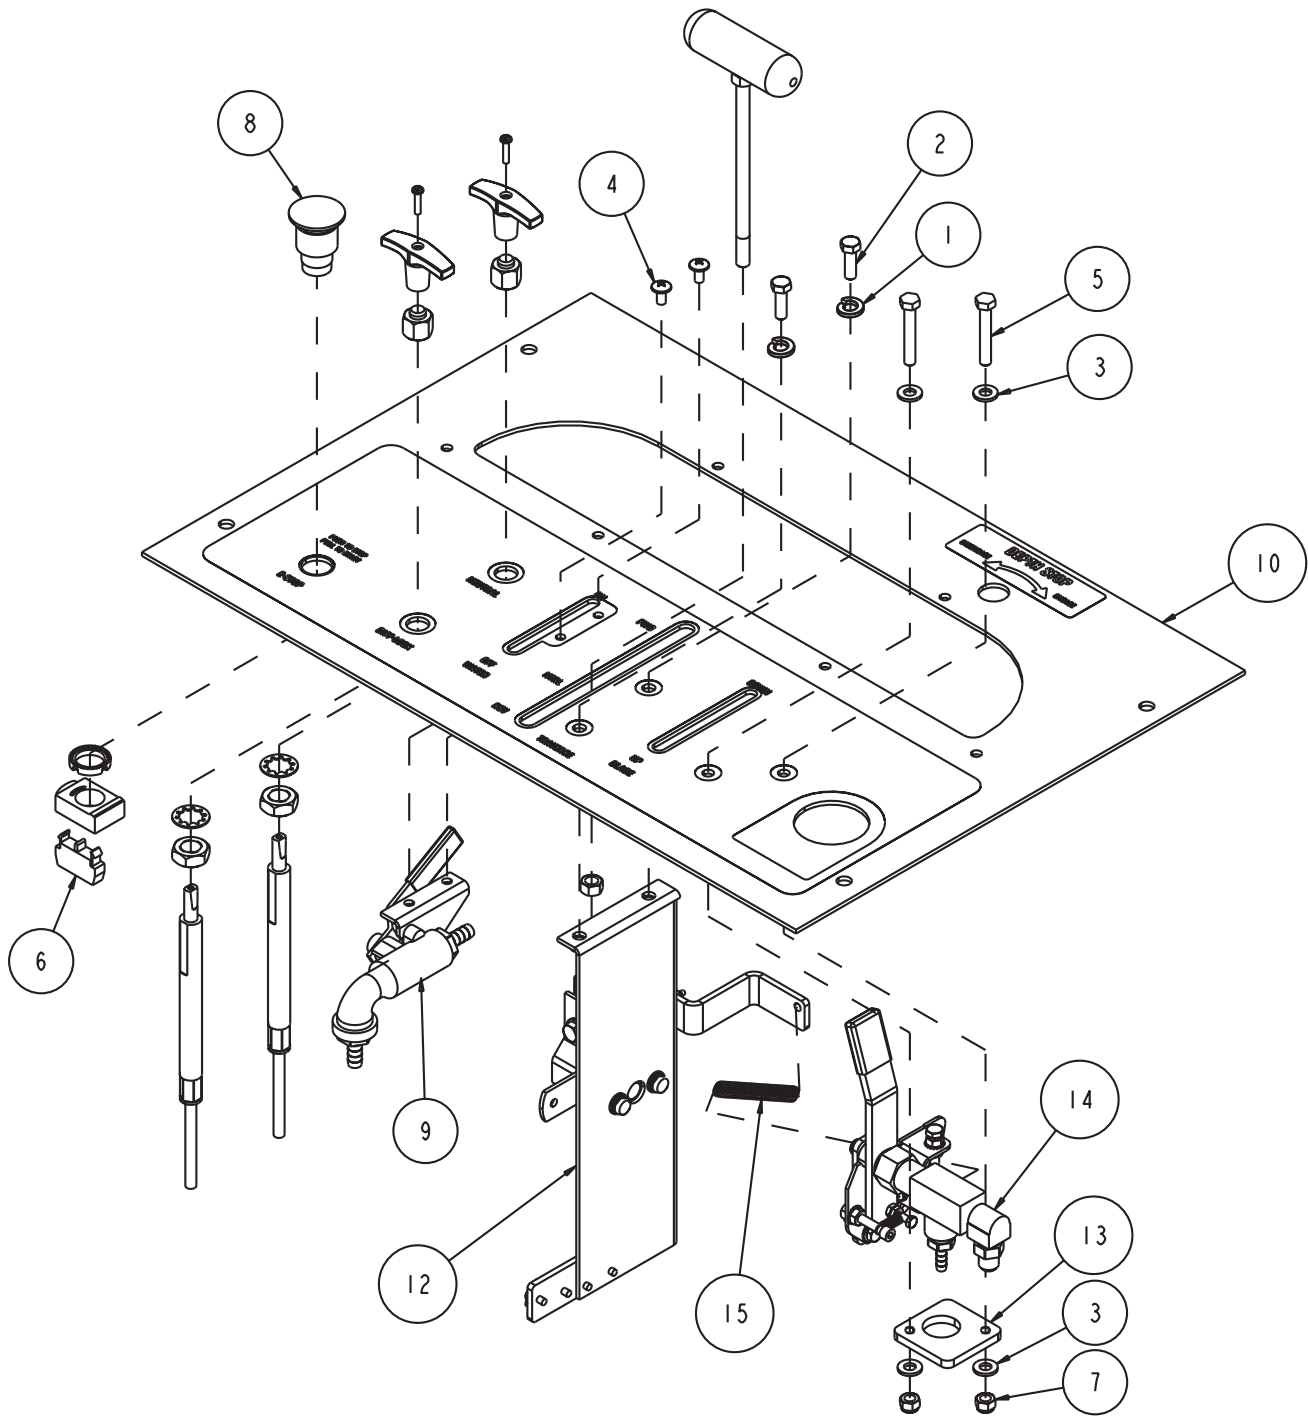

Part# 167215

MK-4000KB Concrete Saw Assembly, Control Panel, Part# 167215			
ITEM	DESCRIPTION	PART #	QTY
1	WASHER, 3/8 SPLIT LOCK	150925	2
2	SCREW, HEX HD, 5/16-18 X 1	151743	2
3	WASHER, 5/16 SAE FLAT	151754	4
4	SCREW, 1/4-20 X 1/2 TRUSS HEAD	153880	2
5	SCREW, 5/16-18 X 2 HEX HEAD	155494	2
6	CONTACTS, NC	156204	1
7	NUT, 5/16-18 NYLOK HEX	158289	2
8	ASSY, SWITCH BUTTON, GAS	162080	1
9	ASSY, WATER VALVE	164161	1
10	PANEL, CONTROL	167217	1
11	LABEL, SET, CONTROL PANEL	167218	1
12	ASSY, CONTROLHEAD, FNR	167226	1
13	PLATE, UP/DOWN CONTROL MOUNT	167232	1
14	ASSY, UP/DOWN CONTROL	167233	1
15	SPRING, EXT, 7/160D X .048WD X 3.0L	167270	1