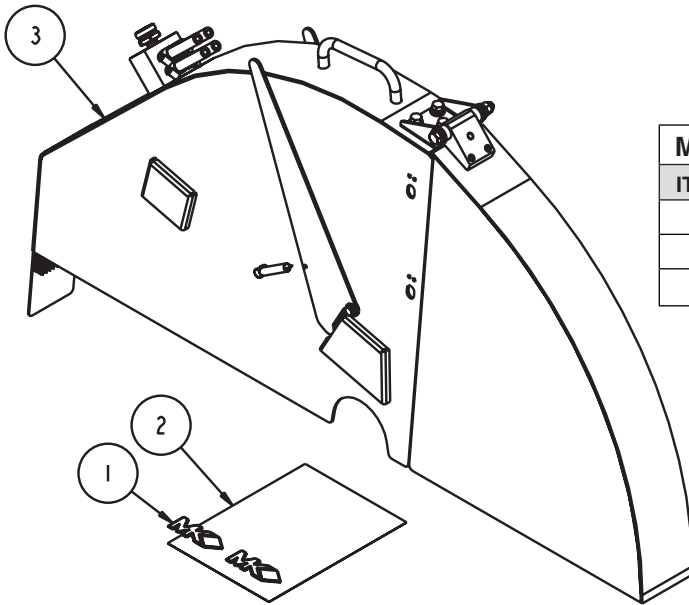

MK-4000KB Assembly 36" Blade Guard Part# 168279-36-WH			
ITEM	DESCRIPTION	PART #	QTY
1	LOGO, MK ADHESIVE	157914	2
2	SHEET, WARNING LABELS, CONCRETE	166009	1
3	ASSY, BLADE GUARD 36", WHITE	168279-36-WH	1