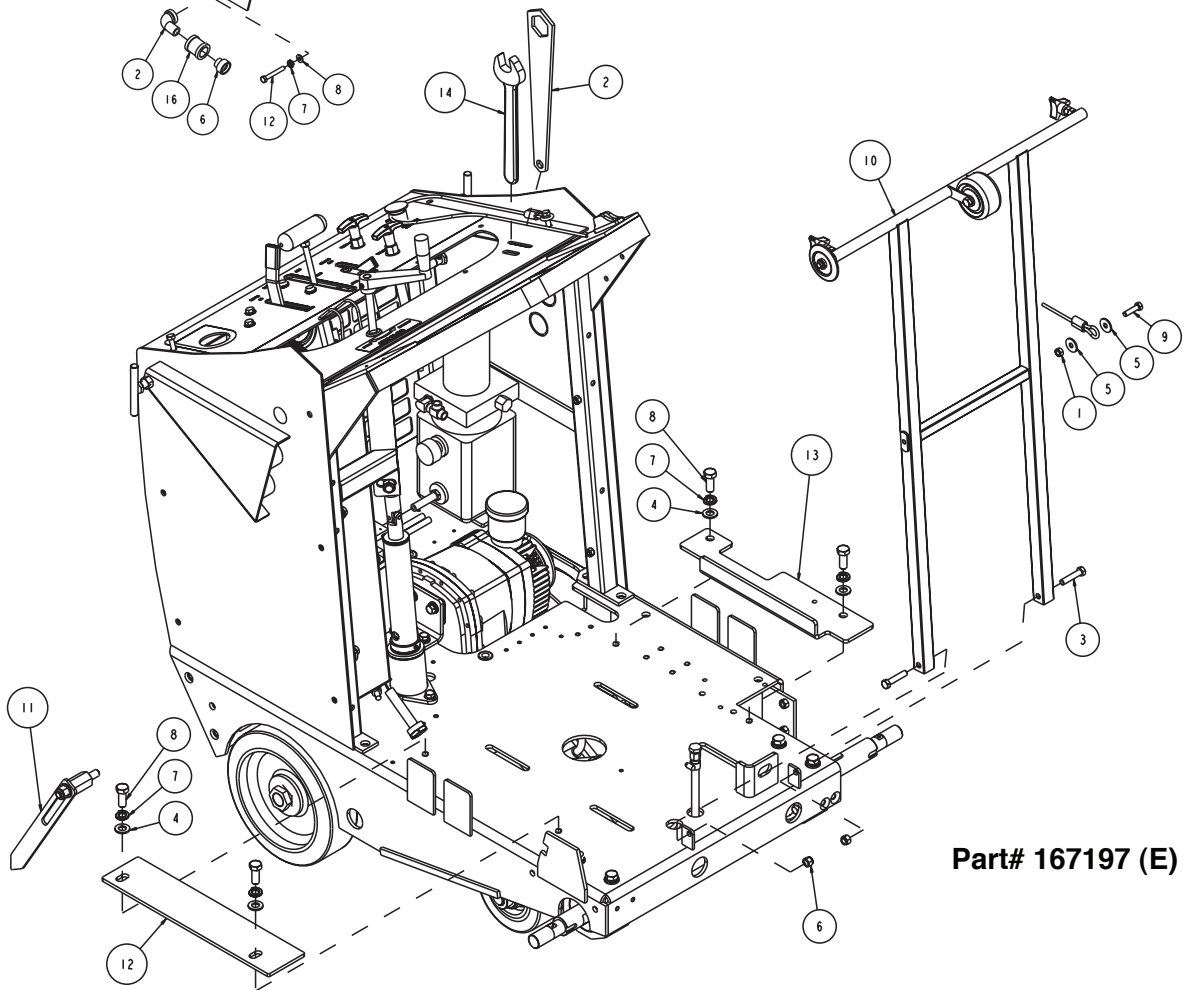

MK-4000KB Assembly Sub D Part# 167197			
ITEM	DESCRIPTION	PART #	QTY
1	GRIP, HANDLE, 1.0 ID	150842	2
2	ELBOW, 1/2 MNPT 90 STREET, GALV	150844	1
3	HOSE, 3/8 X 5/8 VINYL, 18"	150845	1
4	WASHER, 1/2 SAE FLAT	150924	5
5	CLAMP, 5/8 HOSE	151198	1
6	FITTING, 1/2 MNPT X 3/4 FNH	151322	1
7	WASHER, LOCK, SPLIT, 5/16	151747	6
8	WASHER, 5/16 SAE FLAT	151754	6
9	WASHER, 1/2 SPLIT LOCK	153524	5
10	SCREW, 1/2-13 X 1-1/4 HEX HEAD CAP	153532	5
11	FITTING, 1/2 MNPT X 3/8 BARB	153653	1
12	SCREW, HEX, 5/16-18 X 2-1/4	153951	6
13	PLATE, REAR FRAME	161106	1
14	HANDLEBAR	161158	2
15	KNOB, 1/2-13 T-HANDLE	162635	2
16	FITTING, 1/2 NPT COUPLER	164208	1
17	PANEL, TOWER L/H	167285	1
18	ASSY, BACK PANEL, LATCHING	167505	1

MK-4000KB Assembly Sub E Part# 167197			
ITEM	DESCRIPTION	PART #	QTY
1	NUT, HEX, 5/16-18	101196	1
2	WRENCH, BOX END, 1 - 1/2 X 9/16	137976	1
3	SCREW, 3/8-16 X 1-3/4 HEX HEAD CAP	150920	2
4	WASHER, 1/2 SAE FLAT	150924	4
5	5/16 FENDER WASHER	151053	2
6	NUT, 3/8-16 NYLOK HEX	152505	2
7	WASHER, 1/2 SPLIT LOCK	153524	4
8	SCREW, 1/2-13 X 1-1/4 HEX HEAD CAP	153532	4
9	SCREW, 5/16-18 X 1-1/4 HEX HEAD	153950	1
10	ASSY, POINTER, FRONT	160931	1
11	ASSY, REAR POINTER	163824	1
12	BRACKET, ENGINE GUIDE, RIGHT	167242	1
13	BRACKET, ENGINE GUIDE, LEFT	167243	1
14	WRENCH, 1" OPEN END	169382	1