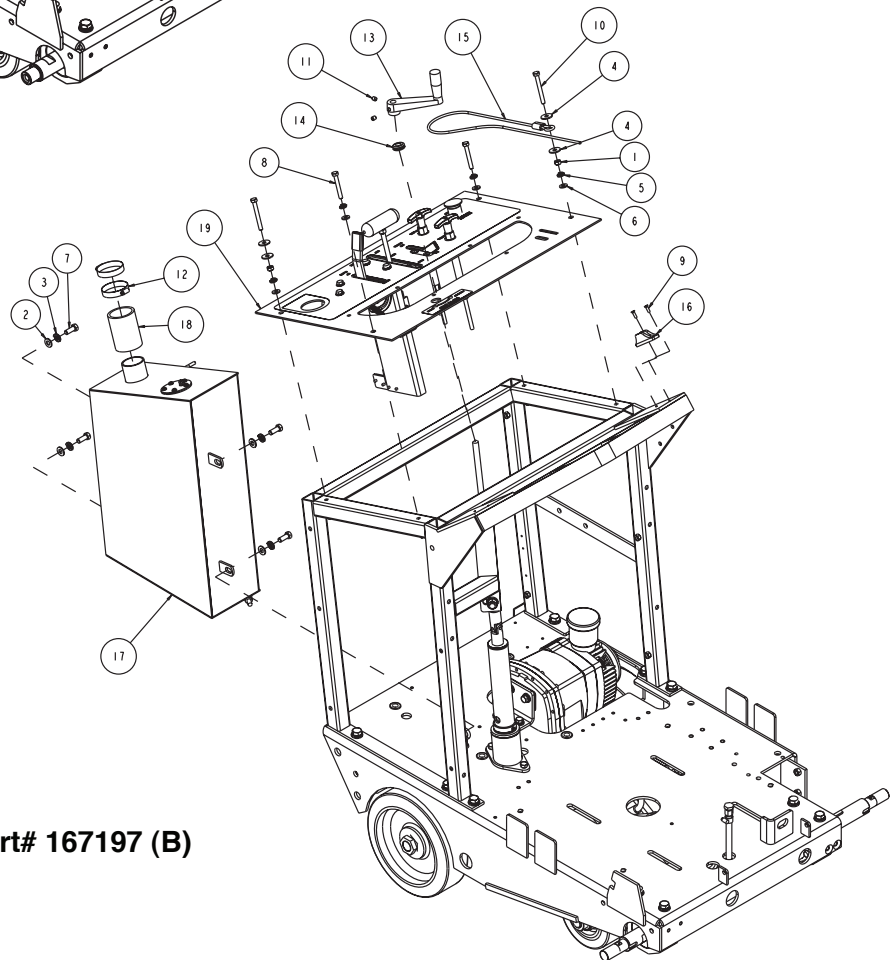

Part# 167197 (B)